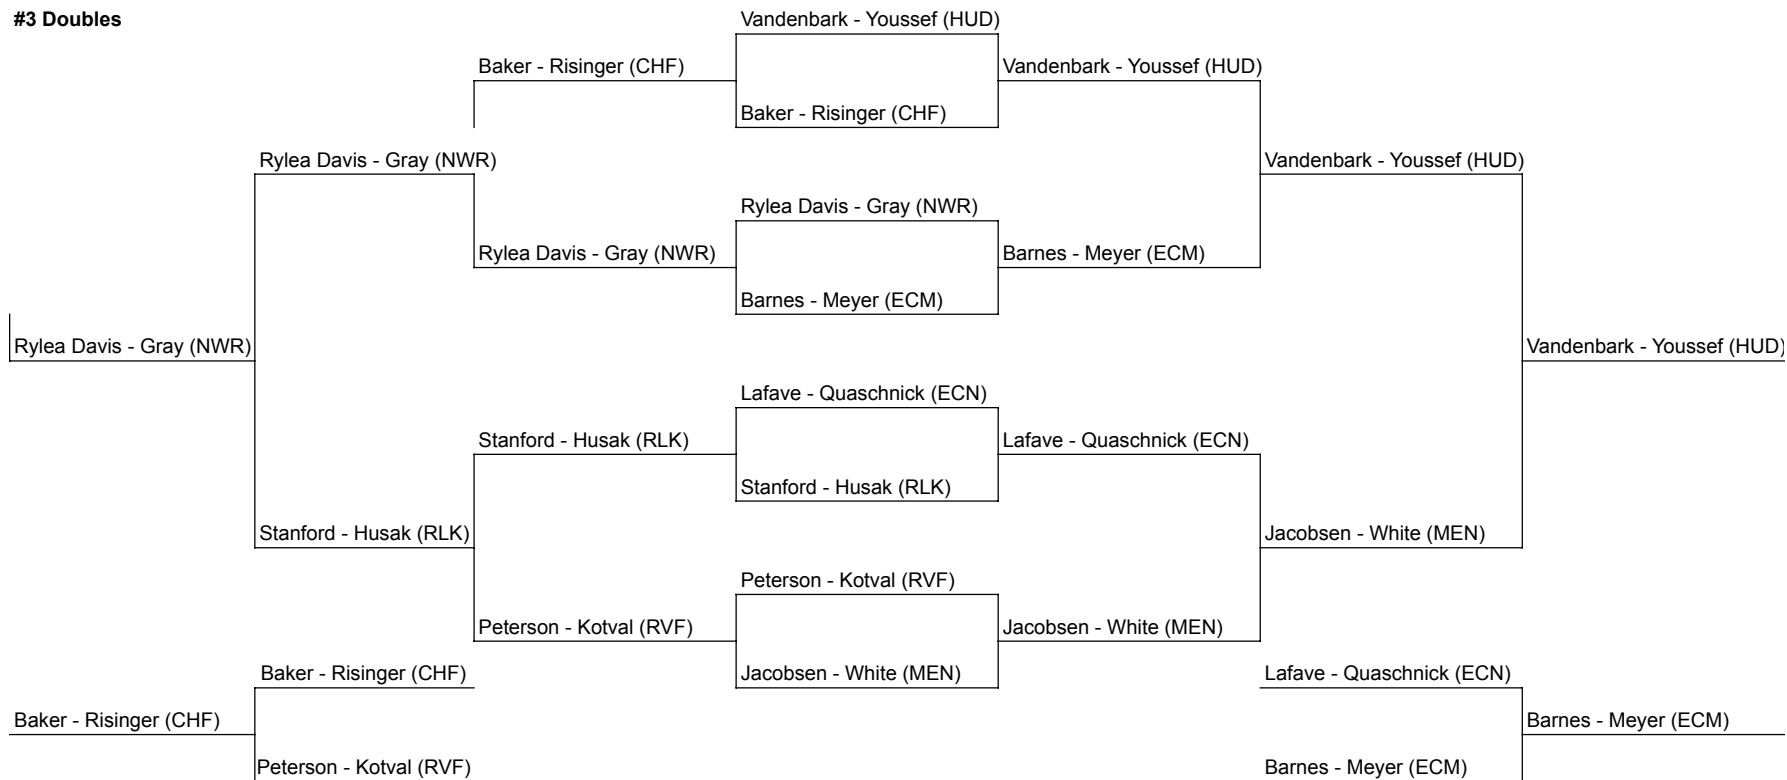

#3 Doubles

1st Place Helen Vandebark - Maya Youssef (HUD)

2nd Place Sam Jacobsen - Hannah White (MEN)

3rd Place Eylsa Barnes - Britta Meyer (ECM)

4th Place Clare LaFave - Ally Quaschnick (ECN)

5th Place Rylea Davis - Gracie Gray (NWR)

6th Place Alyssa Stanford - Halle Husak (RLK)

7th Place Alaina Gerrish - Mhkenna Johnston (CHF)