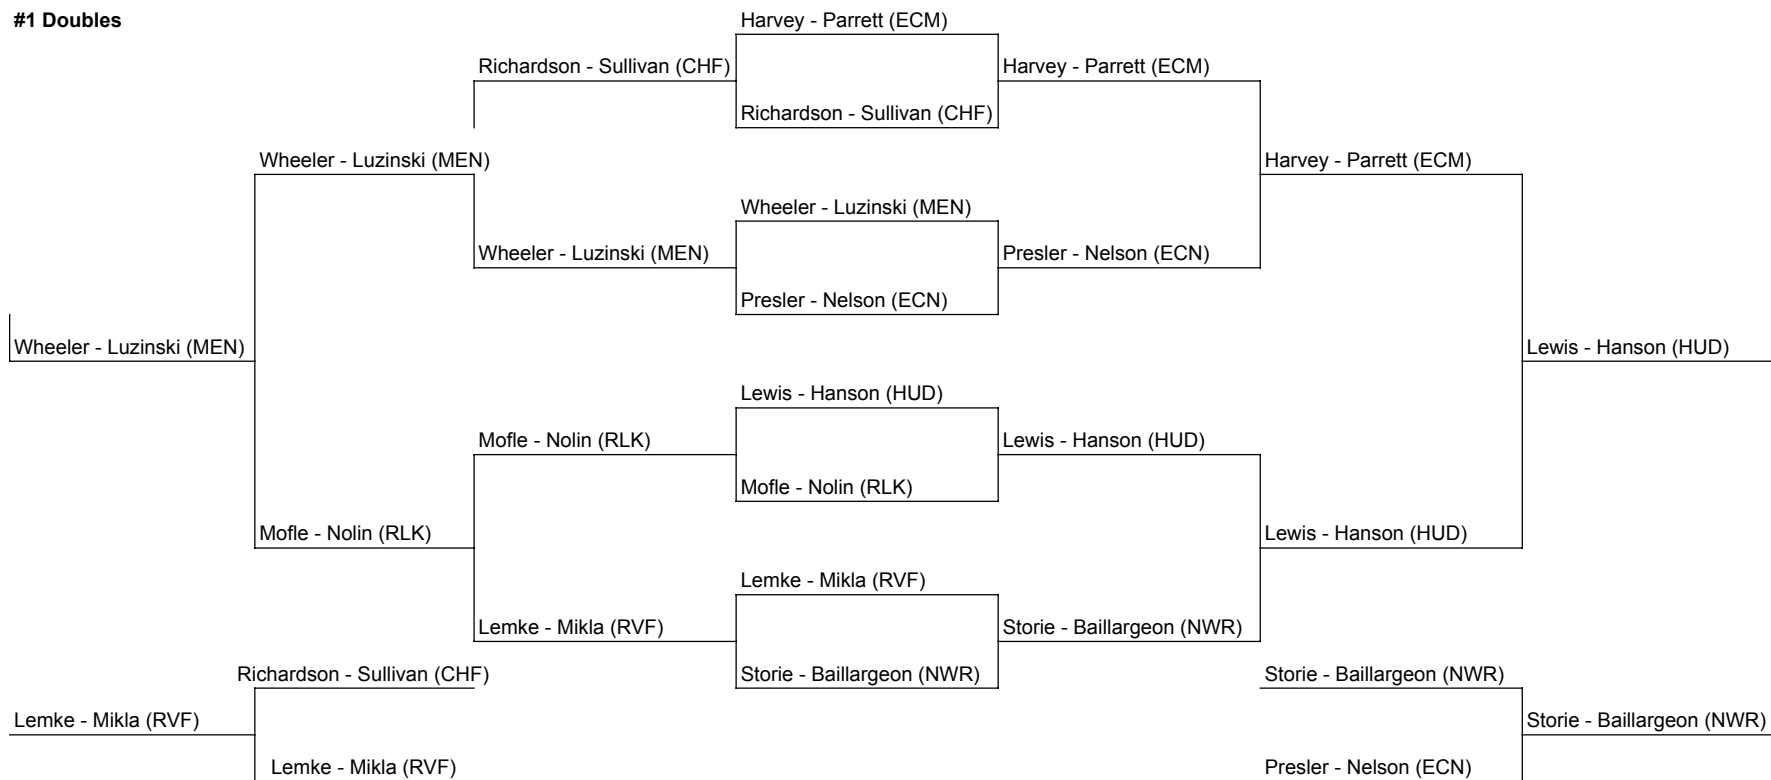

#1 Doubles

- 1st Place Grace Lewis - Grace Hanson (HUD)
- 2nd Place Kimberly Harvey - Livy Parrett (ECM)
- 3rd Place MhKellan Storie - Bella Baillargeon (NWR)
- 4th Place Morgan Presler - Leah Nelson (ECN)
- 5th Place Anna Wheeler - Jaycie Luzinski (MEN)
- 6th Place Emily Mofle - Natalie Nolin (RLK)
- 7th Place Elizabeth Lemke - Ellie Mikla (RVF)