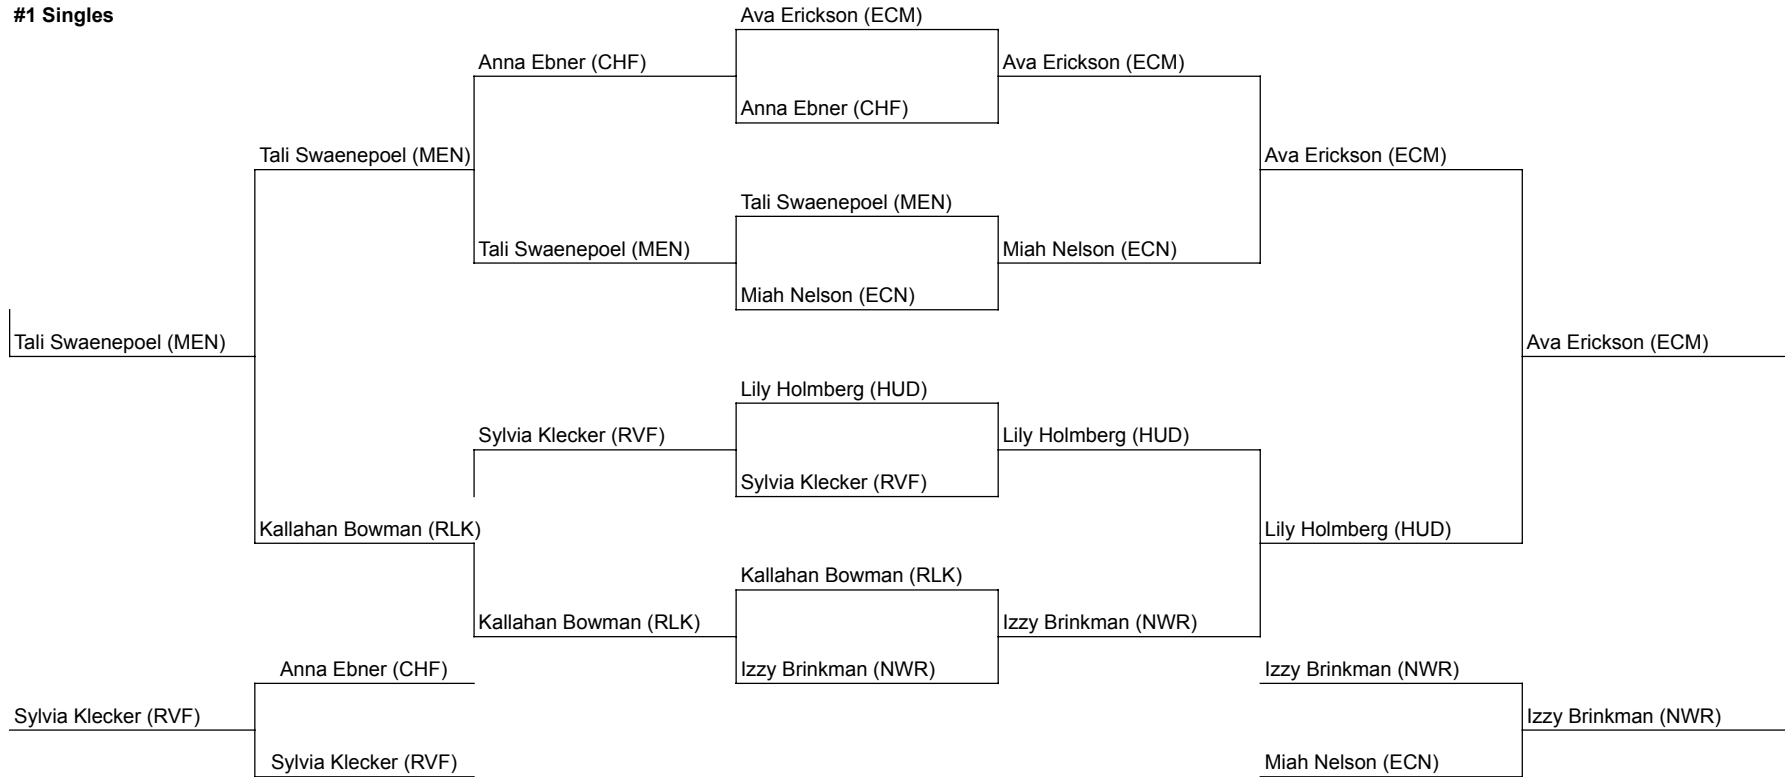

2022 BIG RIVERS CONFERENCE GIRLS CONFERENCE TOURNAMENT RESULTS

Place	School	#1 Singles	#2 Singles	#3 Singles	#4 Singles	#1 Doubles	#2 Doubles	#3 Doubles	Total
1	Hudson	4	6	6	6	6	6	6	40
2	Eau Claire Memorial	6	3	4	4	4	3	3	27
3	New Richmond	3	4	2	3	3	4	2	21
4	Menomonie	2	2	3	2	2	3	4	18
5	Eau Claire North	2	1	2	2	2	1	2	12
6	Rice Lake	1	1	1	1	1	2	1	8
7	River Falls	1	2	1	1	1	1	0	7
8	Chippewa Falls	0	0	0	0	0	0	1	1

Bracketts are on the following pages.

#1 Singles

- 1st Place Ava Erickson (ECM)
- 2nd Place Lily Holmberg (HUD)
- 3rd Place Izzy Brinkman (NWR)
- 4th Place Miah Nelson (ECN)
- 5th Place Tali Swaenepoel (MEN)
- 6th Place Kallahan Bowman (RLK)
- 7th Place Sylvia Klecker (RVF)