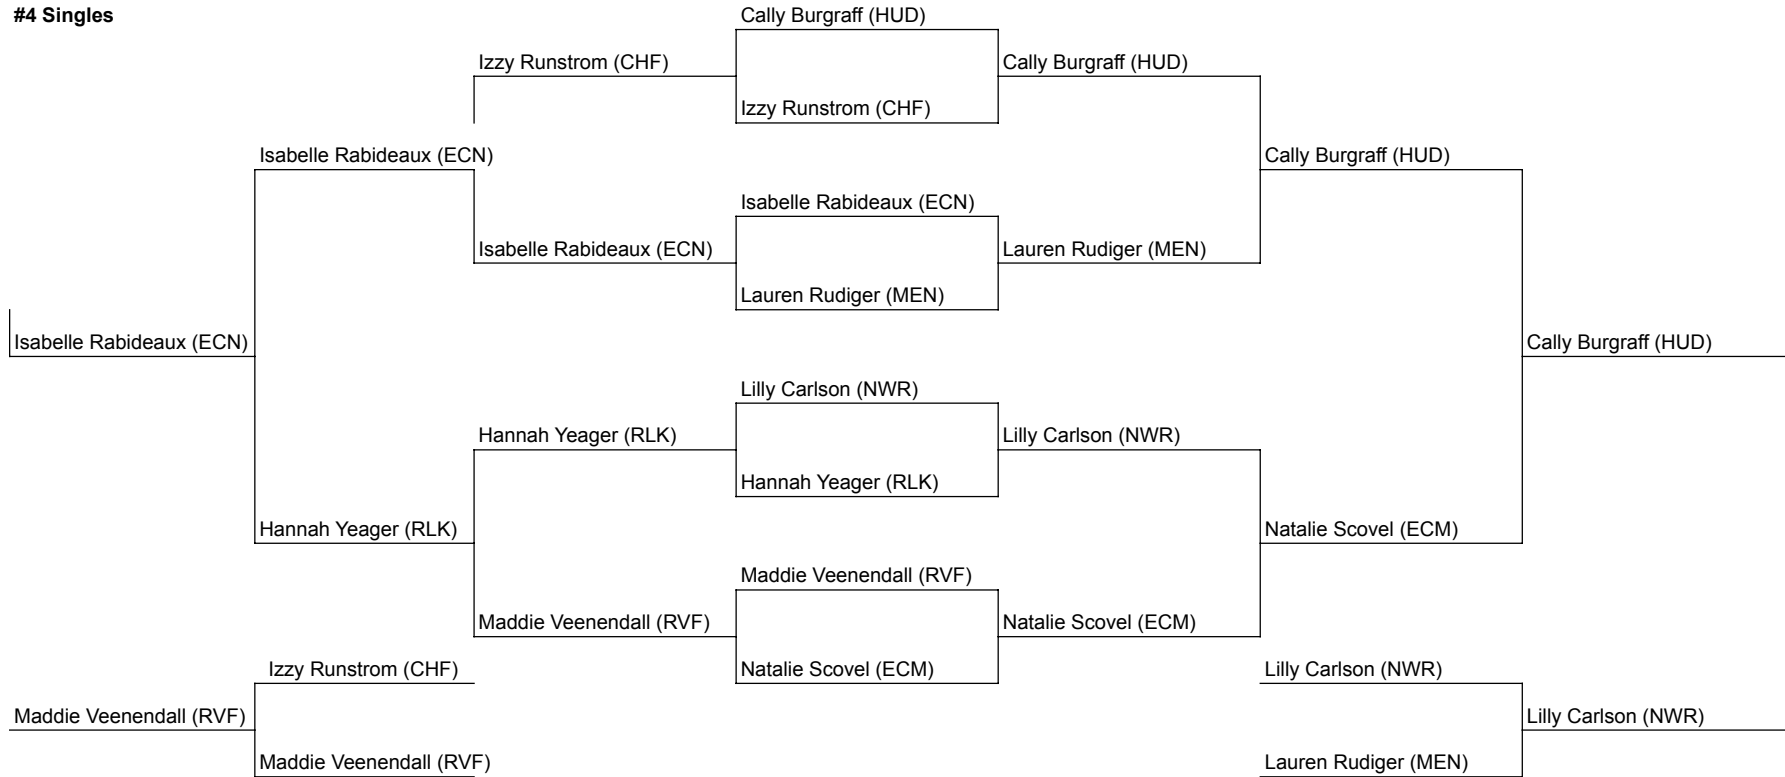

#4 Singles

- 1st Place Cally Burgraff (HUD)
- 2nd Place Natalie Scovel (ECM)
- 3rd Place Lilly Carlson (NWR)
- 4th Place Lauren Rudiger (MEN)
- 5th Place Isabelle Rabideaux (ECN)
- 6th Place Hannah Yeager (RLK)
- 7th Place Maddie Veenendall (RVF)