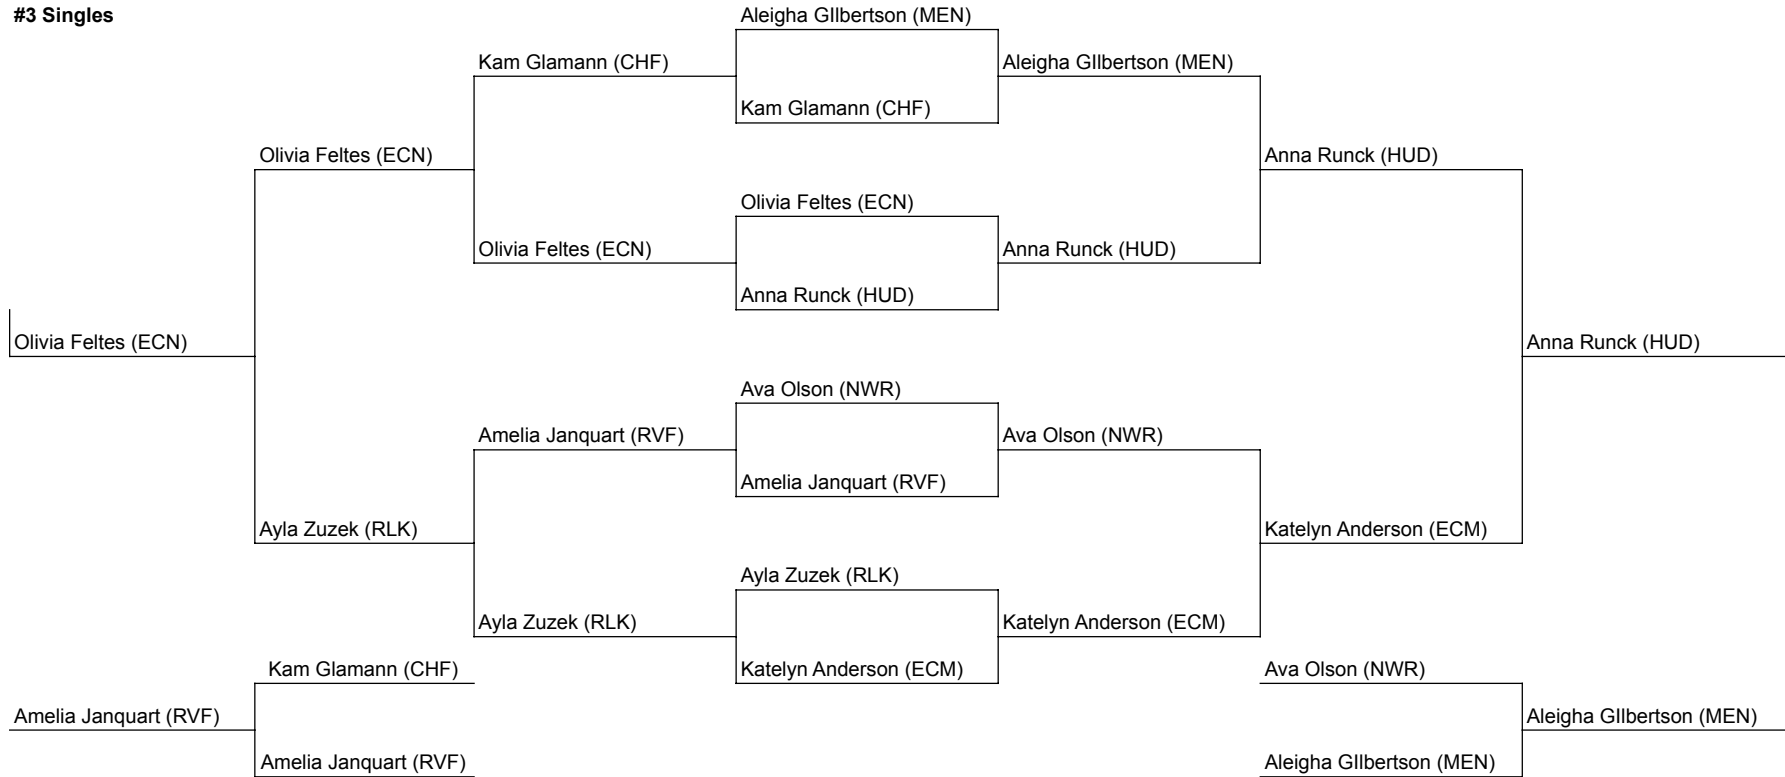

#3 Singles

- 1st Place Anna Runck (HUD)
- 2nd Place Katelyn Anderson (ECM)
- 3rd Place Aleigha Gilbertson (MEN)
- 4th Place Ava Olson (NWR)
- 5th Place Olivia Feltes (ECN)
- 6th Place Ayla Zuzek (RLK)
- 7th Place Amelia Janquart (RVF)