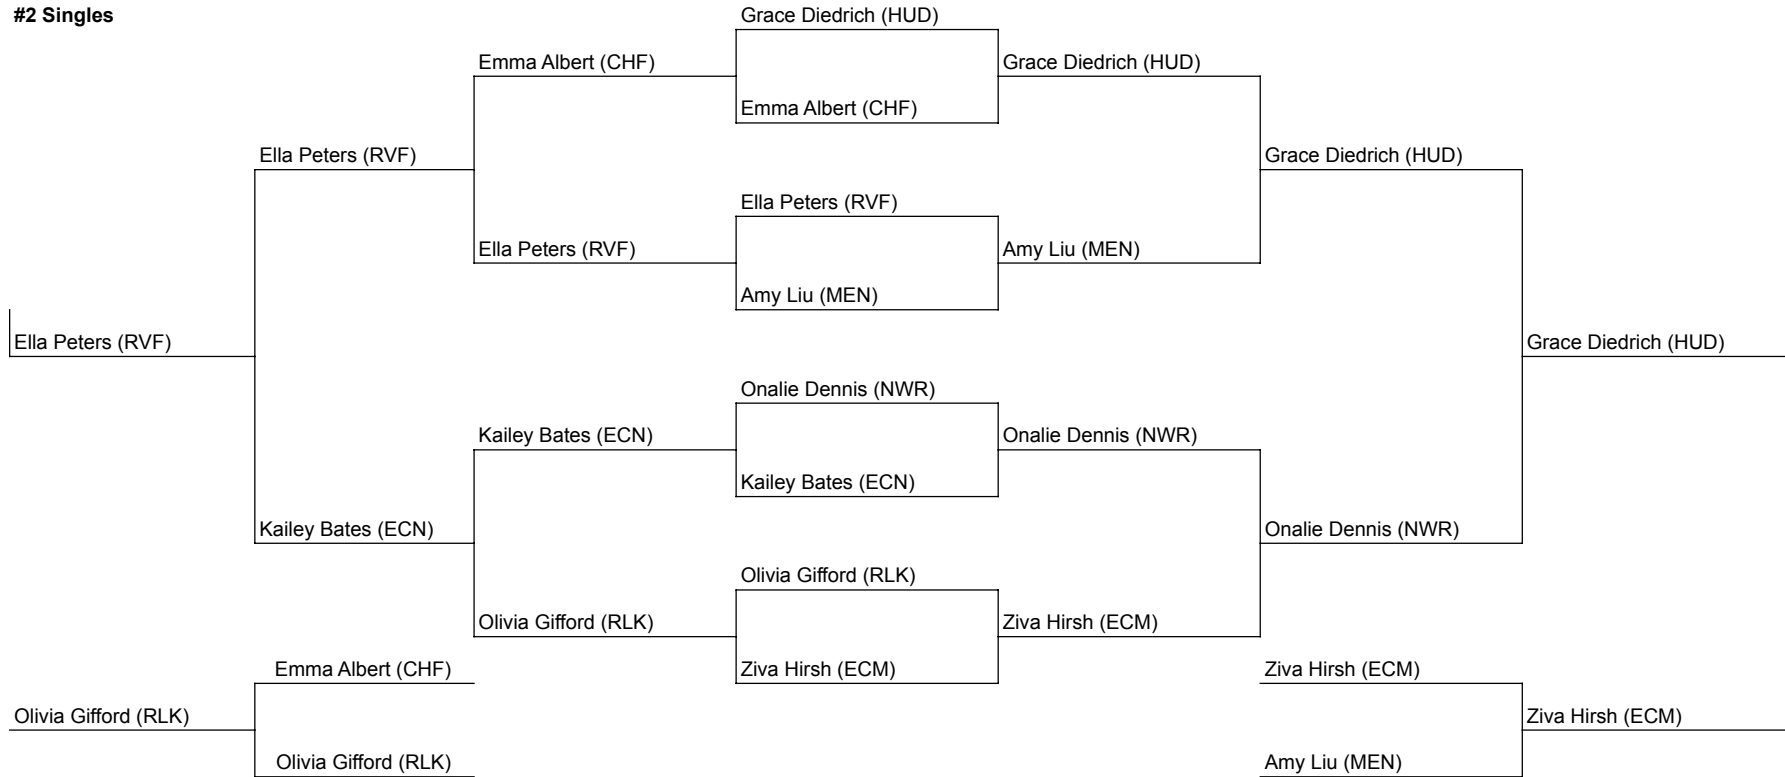

#2 Singles

- 1st Place Grace Diedrich (HUD)
- 2nd Place Onalie Dennis (NWR)
- 3rd Place Ziva Hirsh (ECM)
- 4th Place Amy Liu (MEN)
- 5th Place Ella Peters (RVF)
- 6th Place Kailey Bates (ECN)
- 7th Place Olivia Gifford (RLK)