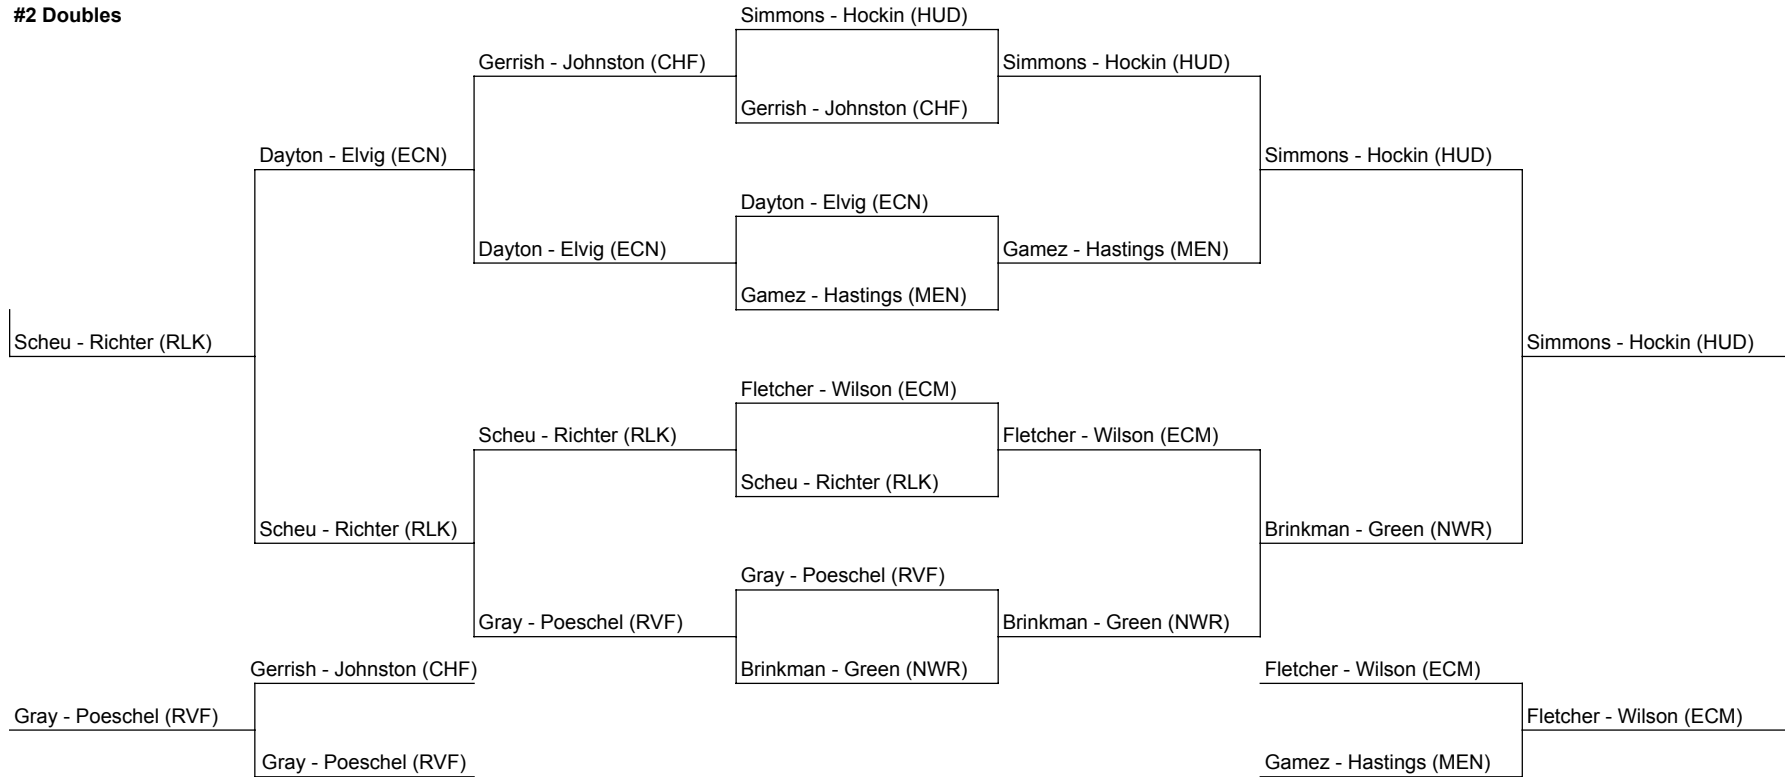

#2 Doubles

- 1st Place Jenna Simmons - Nicole Hockin (HUD)
- 2nd Place Lily Brinkman - Ireland Green (NWR)
- 3rd Place Brianna Fletcher - Katie Wilson (ECM)
- 4th Place Isa Gamez - Lily Hastings (MEN)
- 5th Place Emily Scheu - Kendra Richter (RLK)
- 6th Place Alyssa Dayton - Gretel Elvig (ECN)
- 7th Place Lilla Gray - Zoe Poeschel (RVF)